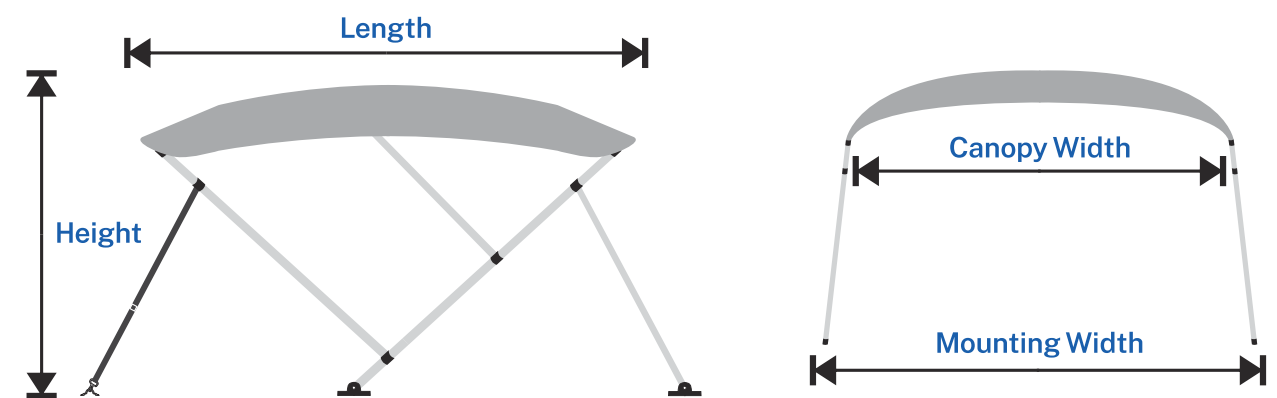

» Product details

Spring Clip Make Quick Installation

Heavy Duty Nylon Deck Mount

Heavy Duty Ny Cap-slide

Suitable Storage Bag

» How to measure dimensions

» 4 BOW ALUMINUM ROUND TUBE BIMINI TOP

Item No.	Size
80B33B	L8'xW61-66"xH54"
80B33C	L8'xW67-72"xH54"
80B33D	L8'xW73-78"xH54"
80B33E	L8'xW79-84"xH54"
80B33F	L8'xW85-90"xH54"
80B33G	L8'xW91-96"xH54"
80B33H	L8'xW97-103"xH54"