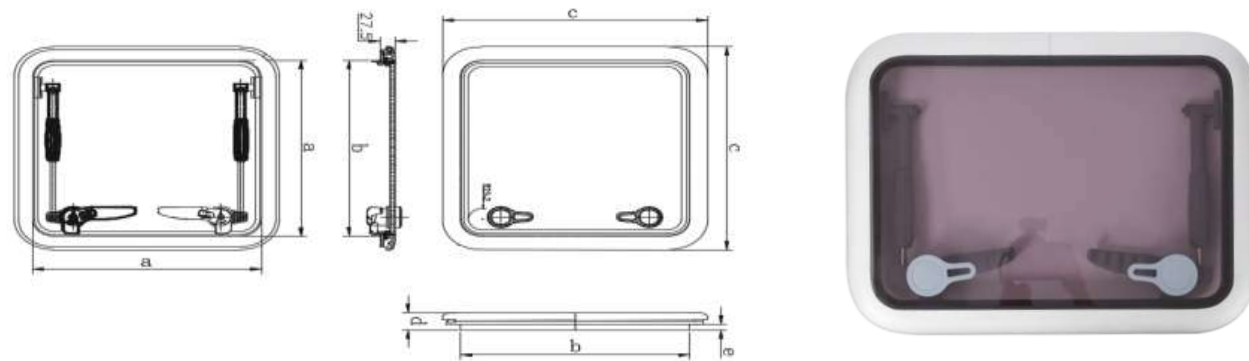

» Contour Low Profile Hatch

- Made of anodized aluminium and fitted with smoked tempered glass lens, CE approved.
- Hidden hinges on the profile, adjustable dogs with outside opening option and locked vent position
- The product is available in black.

Item No.	Handle Quantity	Hole Size (mm)	Product Size (mm)	Total Height (mm)	Deck Thickness (mm)	Weight (kg)
71C51G	1	176x231	296x241	27.5	15	2.20
71C51H	1	202x347	412x267	27.5	15	3.06
71C51I	2	327x457	522x392	27.5	15	5.29
	2	392x507	572x442	27.5	15	6.30
	2	377x507	572x457	27.5	15	6.24