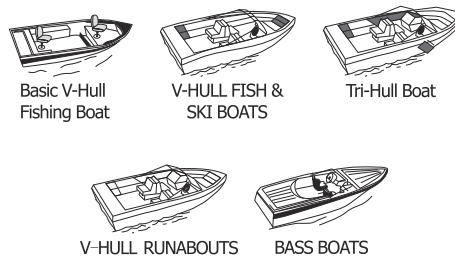

» UNIVERSAL BOAT COVER

Quick release straps system and trailable

Elasticized hem corners provide a custom fit

Reinforced area with extra material

Double stitching and waterproof tape prevent water permeating

THE COVERS ARE USED TO THESE TYPES:

Item No.	Size	Description
80A01C	12' to 14' x 68"	V-Hull Fishing Boats
80A01N	14' to 16' x 68"	V-Hull Fishing Boats
80A01E	14' to 16' X 90"	V-Hull, Tri Hull Runabouts & Bass
80A01F	16' to 18.5' x 94"	Fishing, Ski, Bass
80A01G	17' to 19' x 96"	V-Hull runabouts & Bass. Except cuddy cabin
80A01H	20' to 22'x 100"	V-Hull runabouts & Bass. Except cuddy cabin
80A01M	24' to 26'x 108"	Runabouts boats cover
80A01L	25' to 28'x 102"	Runabouts boats cover