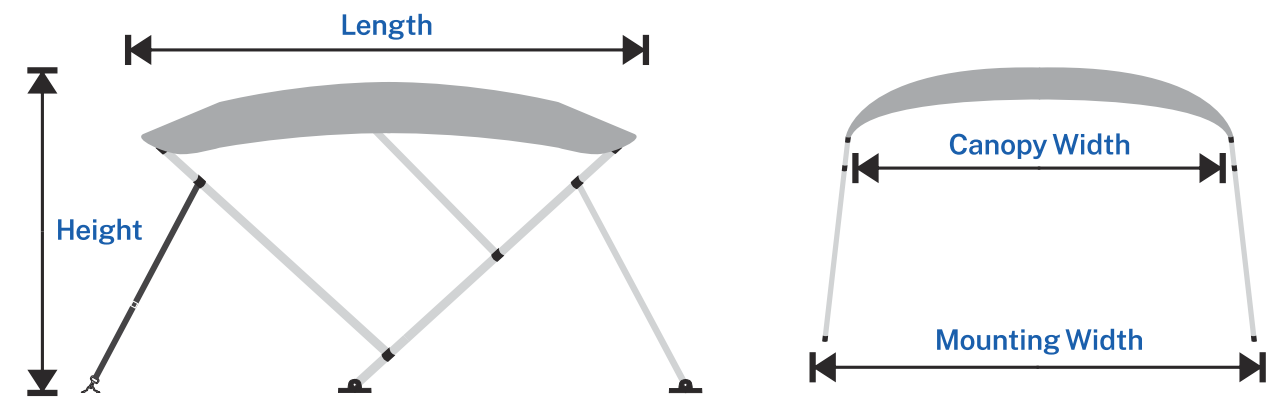

Effectively prevent UV, wind and rain
The support rod is retractable
Suitable for all kinds of ships

» Product details

Quick Installation

Heavy Duty Nylon Deck Mount

Heavy Duty Top Cap-slide

Steady support rod

» How to measure dimensions

» Bimini Top With Cutting

3 BOW BIMINI TOP

Item No.	Size
83B13A	3BOW L6'xW54-60"xH46"
83B13B	3BOW L6'xW61-66"xH46"
83B13C	3BOW L6'xW67-72"xH46"
83B13D	3BOW L6'xW73-78"xH46"
83B13E	3BOW L6'xW79-84"xH46"
83B13F	3BOW L6'xW85-90"xH46"
83B13G	3BOW L6'xW91-96"xH46"
83B13H	3BOW L6'xW97-103"xH46"