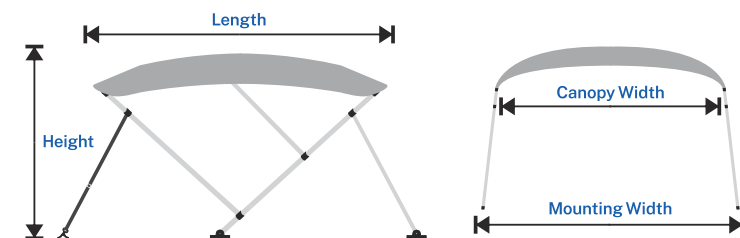

Item No.	Size
80B13B	L6'xW61-66"xH46"
80B13C	L6'xW67-72"xH46"
80B13D	L6'xW73-78"xH46"
80B13E	L6'xW79-84"xH46"
80B13F	L6'xW85-90"xH46"
80B13G	L6'xW91-96"xH46"
80B13H	L6'xW97-103"xH46"