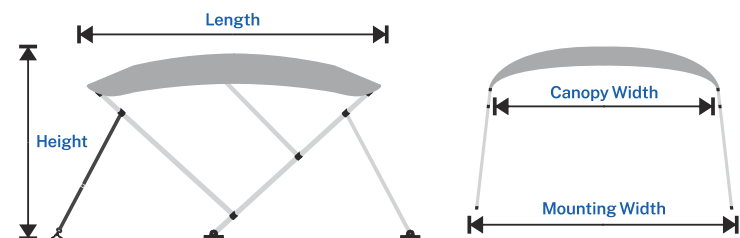

- Double-walled main bow legs for maximum strength and free quick release mounts
- Packaging volume reduced by 50%, Easier to carry and store, improving convenience

Item No.	Size
83B18A	L6'xW54-60"x H46"
83B18B	L6'xW61-66"x H46"
83B18C	L6'xW67-72"x H46"
83B18D	L6'xW73-78"x H46"
83B18E	L6'xW79-84"x H46"
83B18F	L6'xW85-90"x H46"

» 4 BOW ALUMINUM SQUARE TUBE BIMINI TOP (ALUMINUM FITTING)

Spring Clip Make Quick Installation

Aluminum Fittings

Aluminum Deck Mount

Zipper Sleeves

- Bright anodized, aluminum square 1" frame
- 100% Polyester marine grade
- Bimini sock and adjustable strap included
- Water repellent, UV resistance