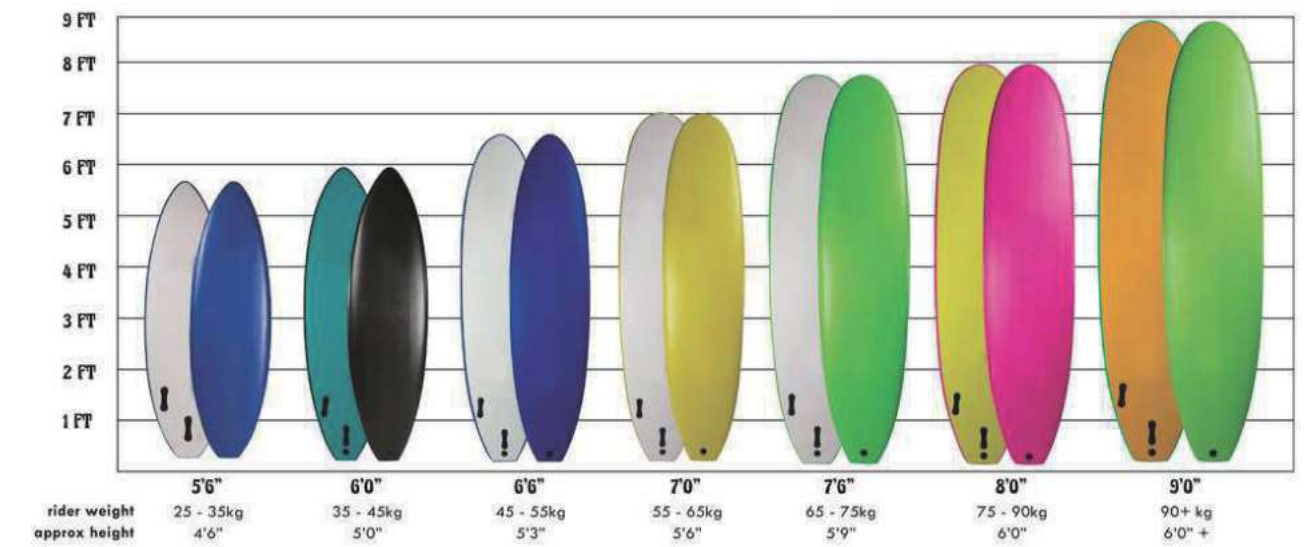

Item No.	Size	Step
80F09E	33.7"x20.9"x8.3"	3
80F09H	48"x20.9"x6.3"	4
80F09I	58.3"x20.9"x6.3"	5
80F09J	73.6"x22.6"x5.7"	7

Item No.	Size	Step
80F09A	28"x17.5"x24"	3

WATER SPORTS

» SURFBOARD STYLE

» HOW TO CHOOSE BEST SIZE FOR YOU?