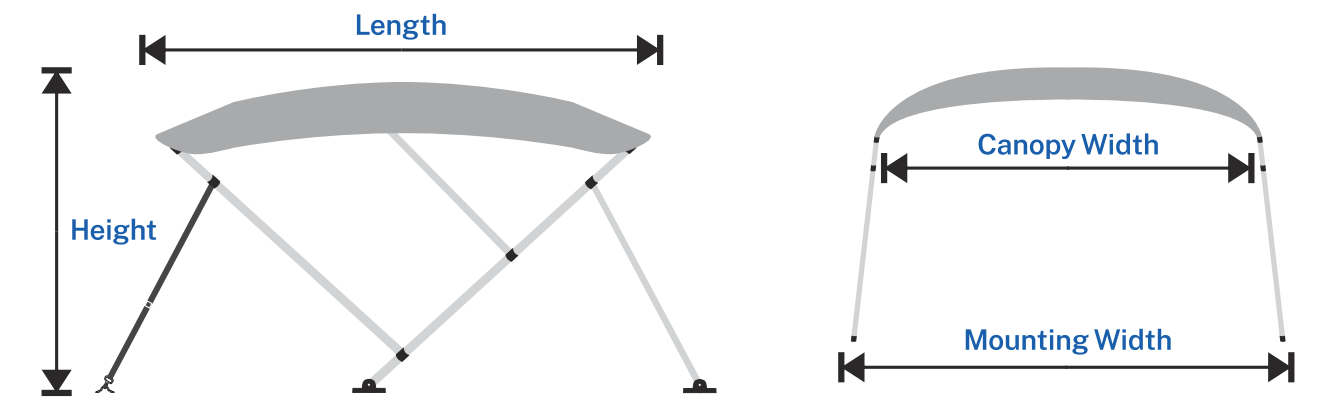

» 2 BOW ALUMINUM ROUND TUBE BIMINI TOP

Item No.	Size
80B03A	L5.5'xW47-53"xH46"
80B03B	L5.5'xW54-60"xH46"
80B03C	L5.5'xW61-66"xH46"

» Product characteristics & Hot Selling Color

Bright anodized, aluminum round 1" frame
 100% Polyester marine grade
 Bimini sock and adjustable strap included
 Water repellent, UV resistance

» Product details

» How to measure dimensions

» ADJUSTABLE BIMINI TOP

Nylon Fitting

Stainless Steel Support Rod

Water Repellent Uv Resistance

Elastic Retaining Buckle

- Adjustable height
- The shading area can be adjusted according to the movement of sunlight
- The width can be adjusted according to the boat type