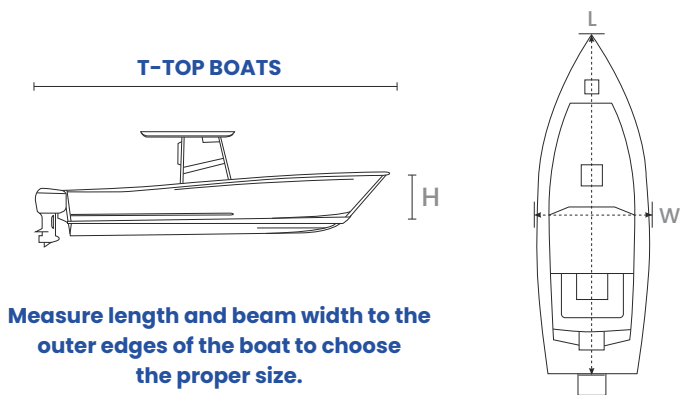

PVC free fabric that is free of harmful and carcinogenic chemicals (Prop 65 compliant for safety)

Integrated buckle & strap system

Zippered access with buckle attachment

Item No.	Size
81A06A	16-18.5'x98"
81A06B	17-19'x102"
81A06C	20-22'x106"
81A06D	22-24'x116"