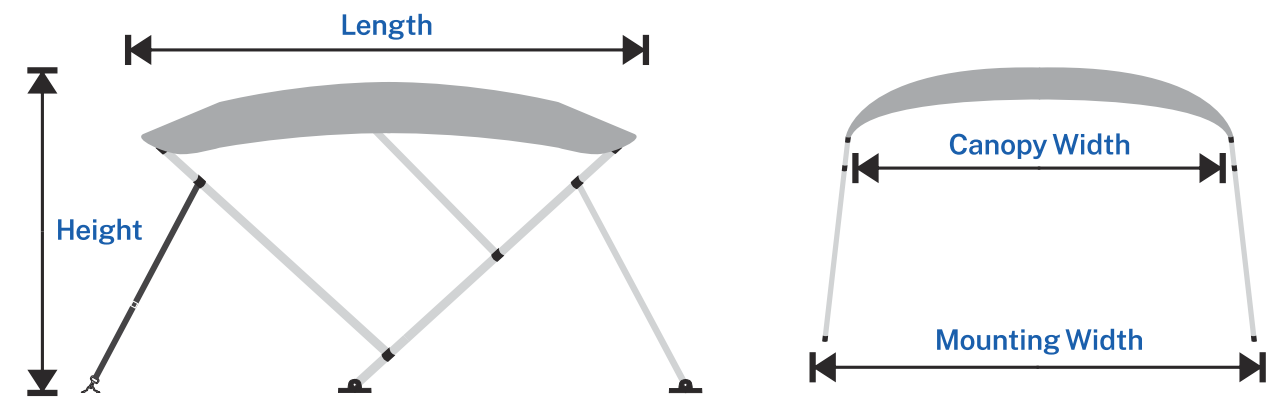

Spring Clip Make Quick Installation

Heavy Duty Top Cap-slide

Heavy Duty Nylon Deck Mount

Suitable Storage Bag

» How to measure dimensions

» Bimini Top Extension tarpaulin

600D dyed +25MM aluminum round tube + nylon fitting