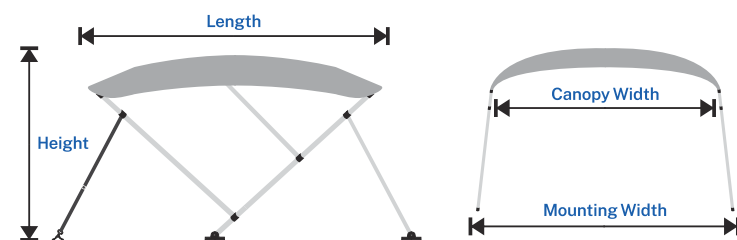

» Product details

» How to measure dimensions

» ADJUSTABLE BIMINI TOP

Nylon Fitting

Stainless Steel Support Rod

Water Repellent Uv Resistance

Elastic Retaining Buckle

- Adjustable height
- The shading area can be adjusted according to the movement of sunlight
- The width can be adjusted according to the boat type