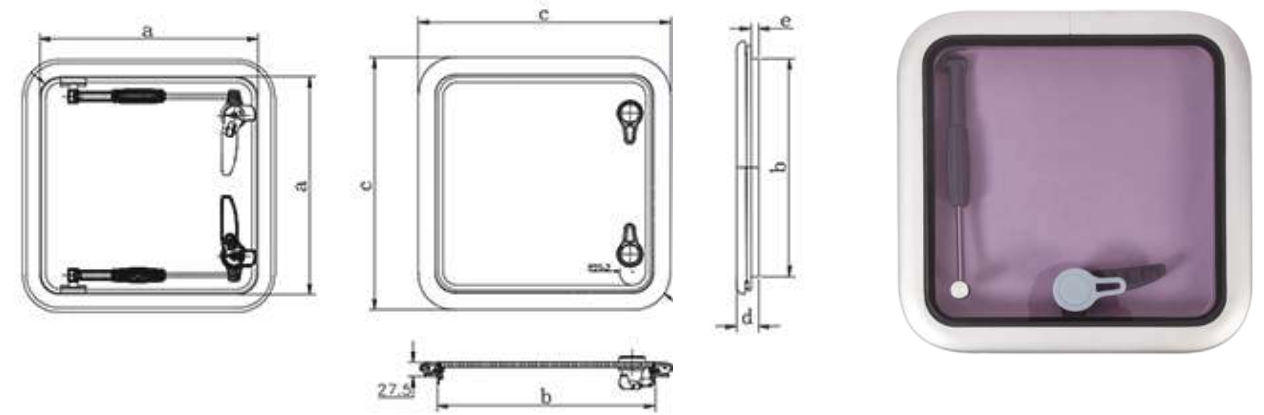

» Contour Low Profile Hatch

- Made of anodized aluminium and fitted with smoked tempered glass lens, CE approved.
- Hidden hinges on the profile, adjustable dogs with outside opening option and locked vent position
- The product is available in black.

Item No.	Handle Quantity	Hole Size (mm)	Product Size (mm)	Total Height (mm)	Deck Thickness (mm)	Weight (kg)
71C51D	1	210x210	276x276	27.5	15	2.33
71C51E	1	260x260	325x325	27.5	15	2.95
71C51F	1	360x360	425x425	27.5	15	4.52
	2	421x421	486x486	27.5	15	5.88
	2	442x442	507x507	27.5	15	6.24
	2	450x450	515x515	27.5	15	6.38
	2	507x507	572x572	27.5	15	7.46
	2	600x600	667x667	27.5	15	9.50
	2	627x627	692x692	27.5	15	10.0