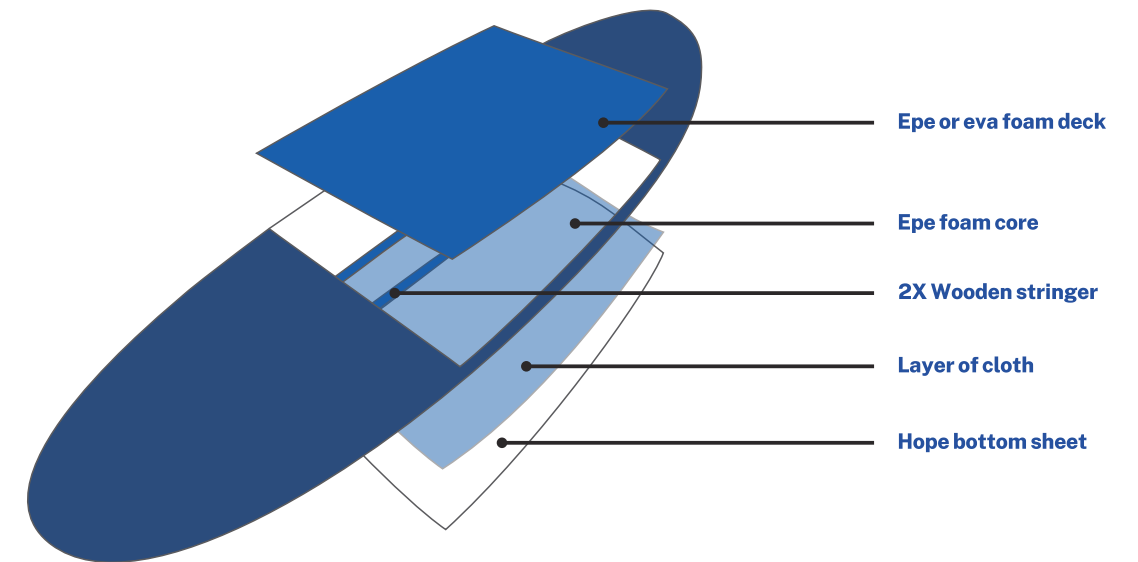

» SURFBOARD

Material:EPS+6OZ fiberglass+epoxy resin adhesive
Professional design,maximum capacity is upto 350 lbs
The extra beam in the inner core makes the structurdstrong enough
Includes three fins for easy mounting and removal

Item No.	Size
80W01A	5'0"-5'5"
80W01B	5'6"-5'8"
80W01C	5'10"-6'0"
80W01D	6'2"-6'4"
80W01E	6'6"-6'8"
80W01F	6'10"-7'0"
80W01G	7'2"-7'4"
80W01H	7'6"-7'8"
80W01I	8'0"-8'2"
80W01J	8'4"-8'6"
80W01K	8'8"-9'0"
80W01L	9'2"-9'4"
80W01M	9'6"-9'8"