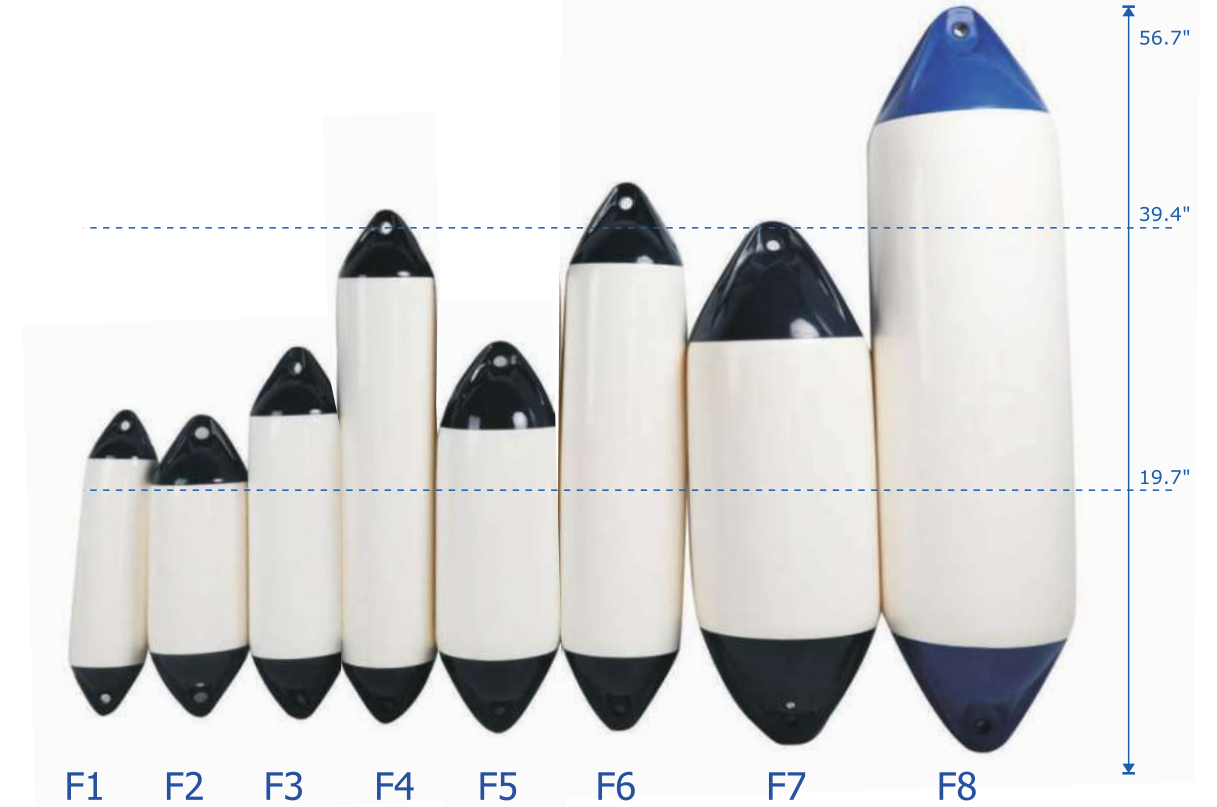

Item No.	Model	Size	Weight
80E16A	F1	6"x24"	15x61CM 1KG
80E16B	F2	8"x24"	21x61CM 1.8KG
80E16C	F3	8"x30"	21x75CM 2.2KG
80E16D	F4	8"x41"	21x104CM 2.8KG
80E16E	F5	8"x30"	21x78CM 6KG
80E16F	F6	8"x43"	21x109CM 6.2KG
80E16G	F7	15"x40"	37.5x102CM 8.2KG
80E16H	F8	15"x57"	37.5x144CM 10.2KG