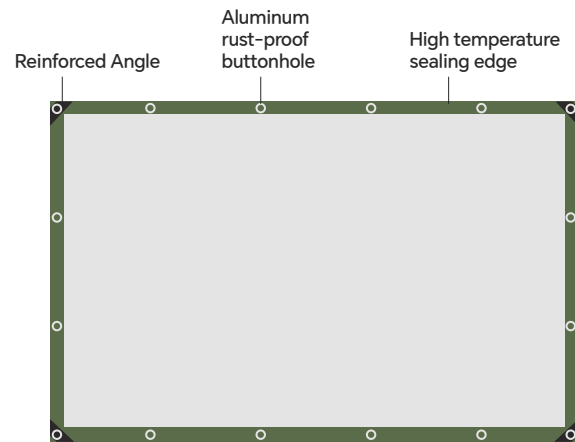

» PE Waterproof Tarpaulin

new

- PE new waterproof material, double-sided coating, edge punching.
- Four seasons universal anti-aging, enhanced sunscreen insulation.

Item No.	Size
90D22A	5'X7'
90D22B	6'X8'
90D22C	8'X10'
90D22D	9'X12'
90D22E	10'X10'
90D22F	10'X12'
90D22G	10'X15'
90D22H	10'X20'
90D22I	10'X22'
90D22J	12'X12'
90D22K	12'X14'
90D22L	12'X16'