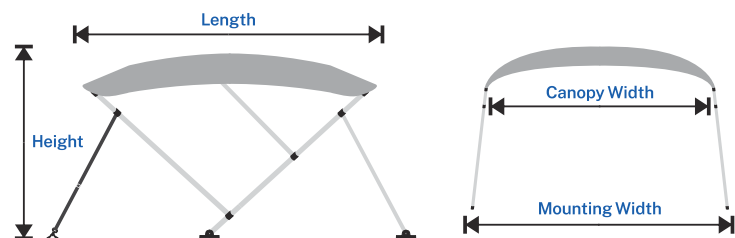

» 4 BOW ALUMINUM SQUARE TUBE BIMINI TOP (NYLON FITTING)

Spring Clip Make Quick Installation

Nylon Fitting

Heavy Duty Nylon Deck Mount

Zipper Sleeves

- Bright anodized, aluminum square 1" frame
- 100% Polyester marine grade
- Bimini sock and adjustable strap included
- Water repellent, UV resistance

Item No.	Size
80B33E	L8'xW79-84"xH54"
80B33F	L8'xW85-90"xH54"
80B33G	L8'xW91-96"xH54"
80B33H	L8'xW97-103"xH54"

» 4 BOW ALUMINUM SQUARE TUBE BIMINI TOP (ALUMINUM FITTING)

Item No.	Top Size	Boat Size
80B04A	52"x42"x36"	83"x53" 91"-94"x53"
80B05B	59"x45"x39"	102"-106"x63" 114"-118"x63"
80B06D	65"x51"x43"	126"-130"x63" 146"-150"x67"
80B23E	71"x57"x47"	158"x71" 165"-169"x71" 181"-185"x71"
80B55E	83"x63"x51"	197"x83" 217"x83"