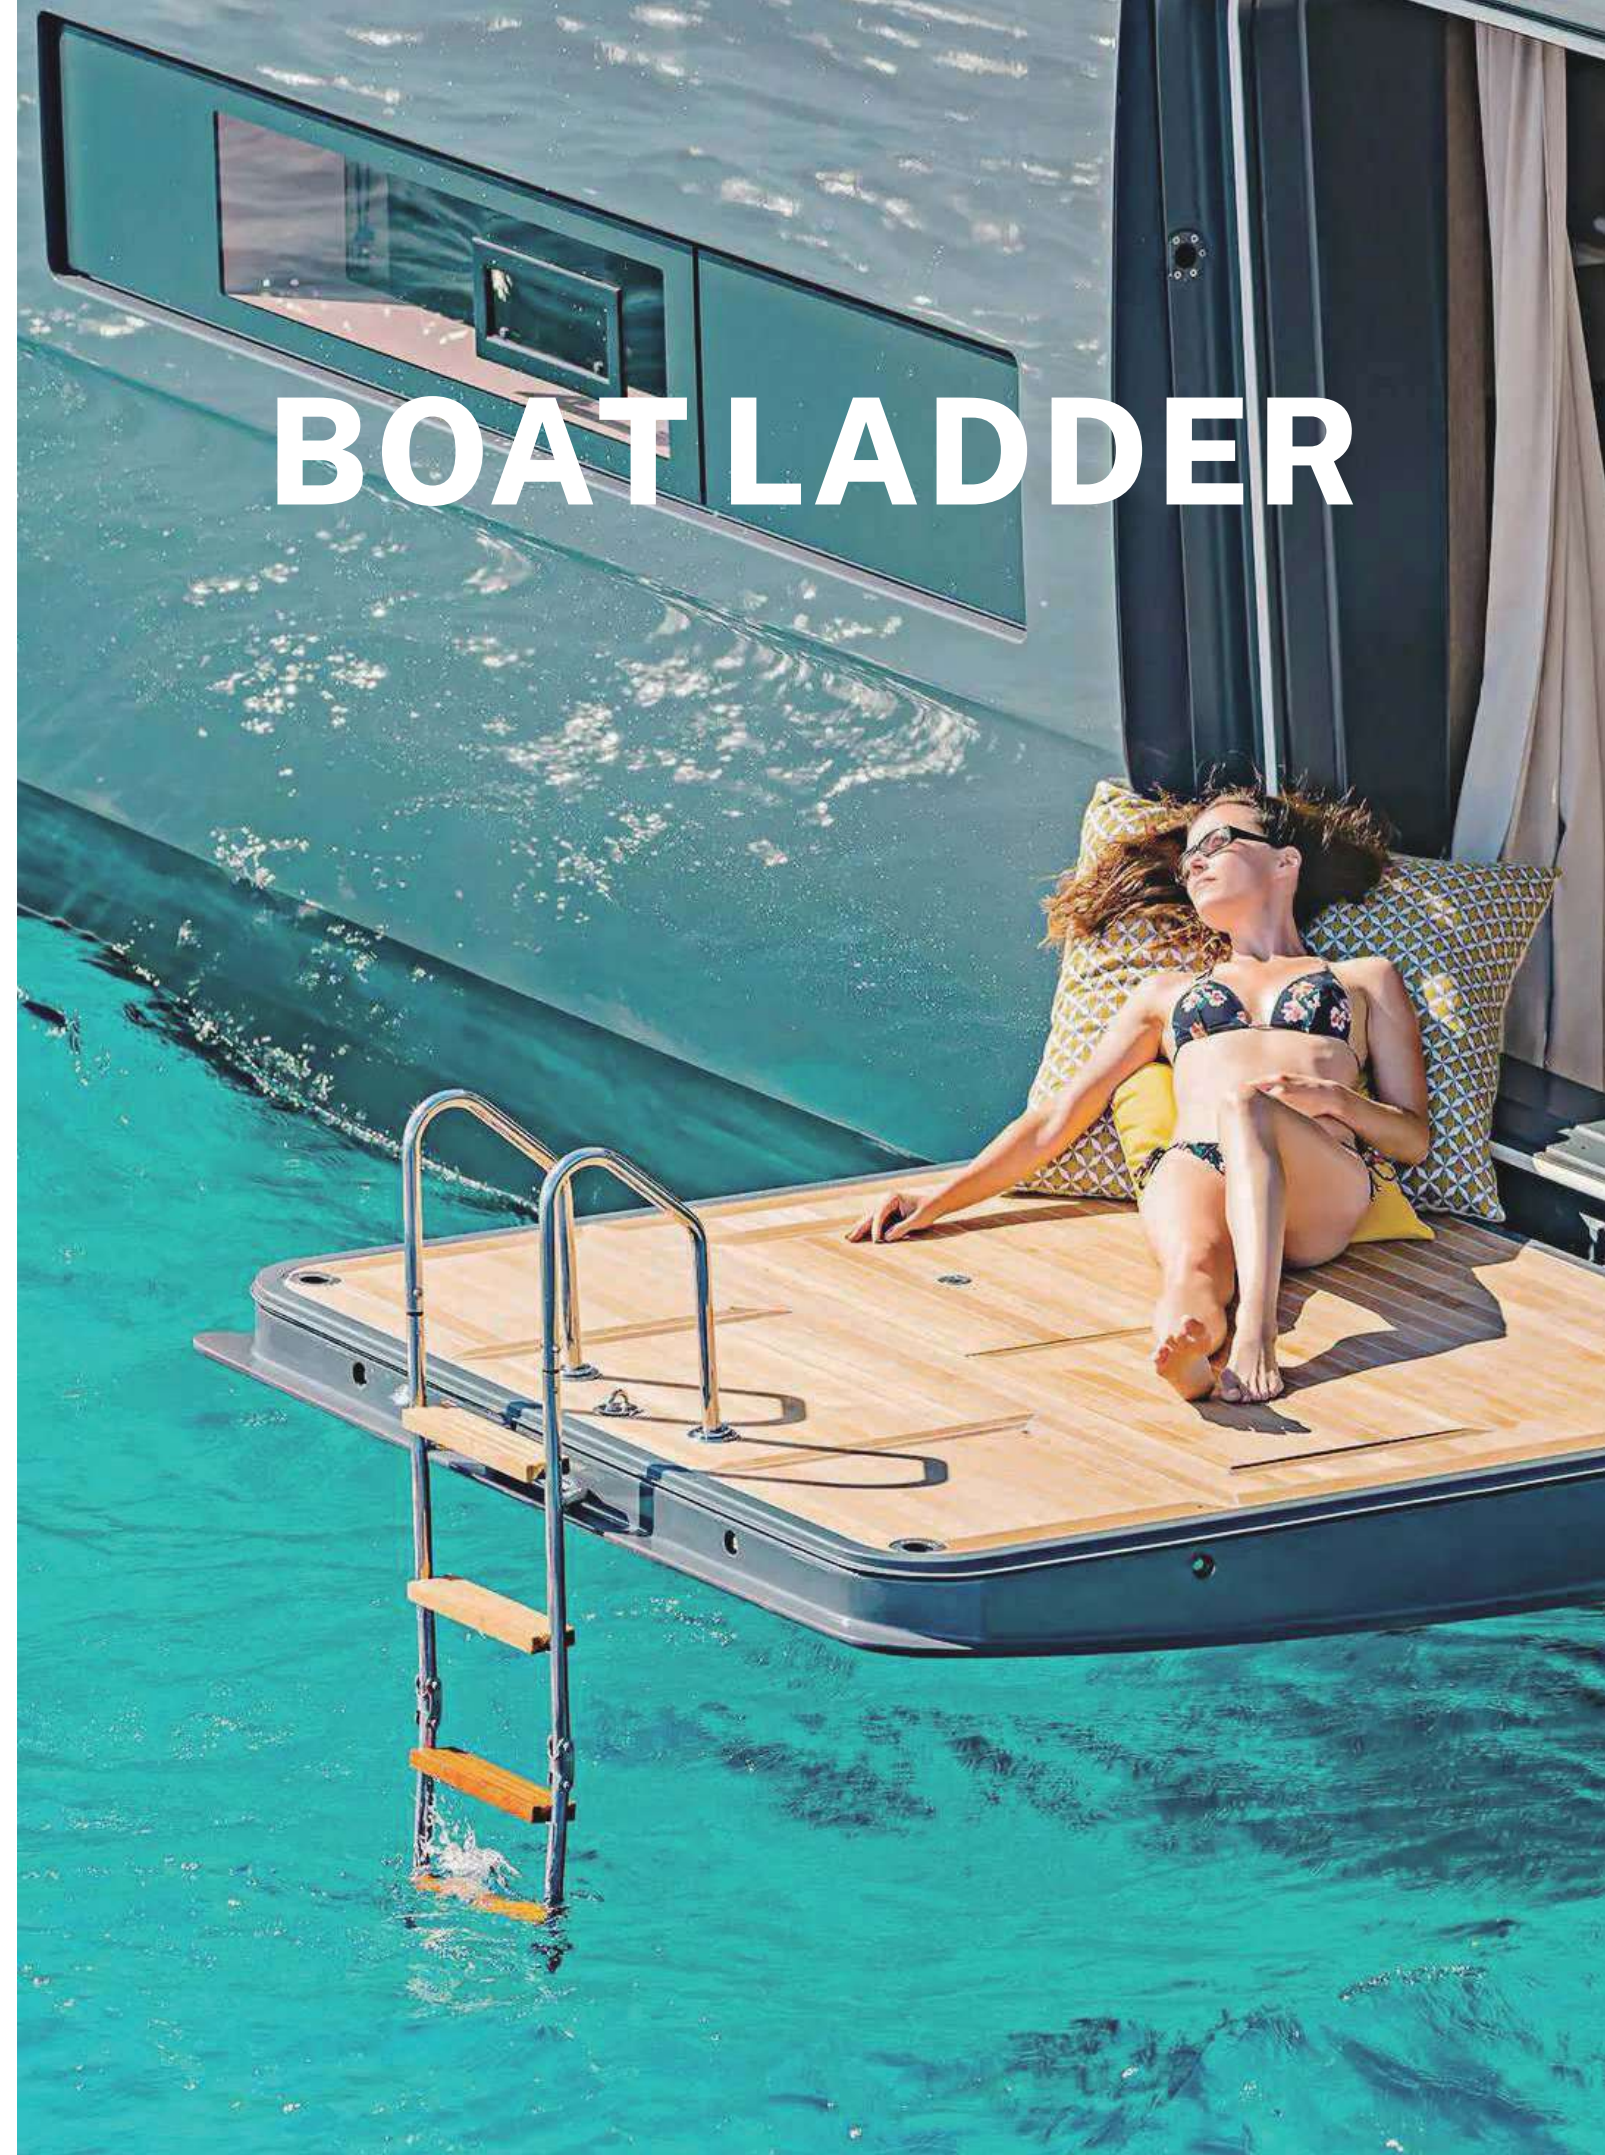

1. Steering consoles with low or no windscreens   2. Low profile full windshields   3. Standard seating

Boat type	Item No	Centre-Line Length	Max Beam Width	pictures
DECK BOATS O/B	80A66A	16'7"-17'6"	90"	
	80A66B	17'7"-18'6"	102"	
	80A66C	18'7"-19'6"	102"	
	80A66D	19'7"-20'6"	102"	
	80A66F	20'7"-21'6"	102"	
	80A66G	21'7"-22'6"	102"	
	80A66H	22'7"-23'6"	102"	
	80A66I	23'7"-24'6"	102"	
	80A66J	24'7"-25'6"	102"	
	80A66K	25'7"-26'6"	102"	
	80A66L	26'7"-27'6"	102"	
	80A66M	27'7"-28'6"	102"	

- 1.Center console with heights up to 54"(including windscreen)   2. V-Hull shallow draft hulls with wider beams
  3.Bow-rails up to 6" (150mm)

Boat type	Item No	Centre-Line Length	Max Beam Width	pictures
BAY STYLE V-HULL CENTER CONSOLE FISHING BOATS O/B	80A16A	14'7"-15'6"	90"	
	80A16B	15'7"-16'6"	90"	
	80A16C	16'7"-17'6"	90"	
	80A16D	17'7"-18'6"	96"	
	80A16E	18'7"-19'6"	102"	
	80A16F	19'7"-20'6"	102"	
	80A16G	20'7"-21'6"	102"	
	80A16H	21'7"-22'6"	102"	
	80A16I	22'7"-23'6"	102"	

1. Height up to 1.35m-1.5m   2. Fit most popular center console and walk around cuddy styles

Boat type	Item No	Centre-Line Length	Max Beam Width	pictures
T-TOP BOAT COVER	80A08A	17-18'	96"	
	80A08B	18-19'	96"	
	80A08R	19-20'	96"	
	80A08D	20-21'	96"	
	80A08E	21-22'	104"	
	80A08F	22-23'	104"	
	80A08G	23-24'	104"	
	80A08H	24-25'	104"	
	80A08I	25-26'	114"	
	80A08J	26-27'	114"	
	80A08K	27-28'	114"	
	80A08L	28-29'	114"