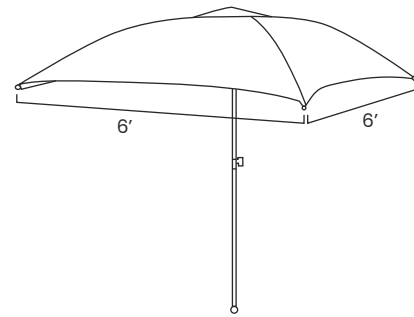

» KAYAK BIMINI TOP

Item No.	Size
80B61A	59"x24"x39"
80B61B	59"x24"-28"x39"
80B61C	59"x32"-35"x39"
80B61D	71"x24"-28"x39"
80B61E	71"x32"-35"x39"

» BIMINI EXTENSION CANVAS

Item No.	Size
81B02A	59"x59"

» BIMINITOP REA SUPPORT POLE

Item No.	Size
80D29A	For 36"
80D29B	For 46"
80D29C	For 54"

» Boat & Beach Umbrella

new

- The anchorshade has a four-point locking height adjuster and sur-lock push up mechanism, allowing you to adjust to your boat as needed up to 8'.
- Easy to install with the adjustable straps