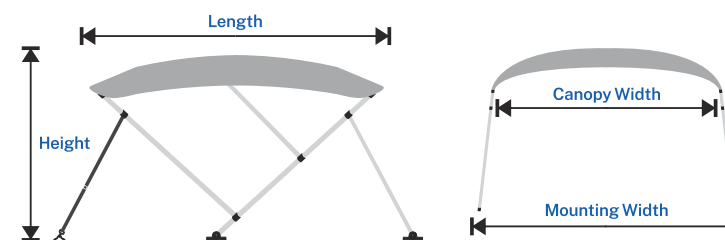

» Product details

» How to measure dimensions

» ADJUSTABLE BIMINI TOP

Nylon Fitting

Stainless Steel Support Rod

Water Repellent Uv Resistance

Elastic Retaining Buckle

- Adjustable height
- The shading area can be adjusted according to the movement of sunlight
- The width can be adjusted according to the boat type

Item No.	Size
83B37A	L8'xW61"/67"x H46"/54"
83B37B	L8'xW73"/78"x H46"/54"
83B37C	L8'xW85"/90"x H46"/54"

» SIMPLE BIMINI TOP

new

Nylon Fitting

Stainless Steel Support Rod

Water Repellent Uv Resistance

Elastic Retaining Buckle

- Double-walled main bow legs for maximum strength and free quick release mounts
- Packaging volume reduced by 50%, Easier to carry and store, improving convenience

Item No.	Size
83B18A	L6'xW54-60"x H46"
83B18B	L6'xW61-66"x H46"
83B18C	L6'xW67-72"x H46"
83B18D	L6'xW73-78"x H46"
83B18E	L6'xW79-84"x H46"
83B18F	L6'xW85-90"x H46"