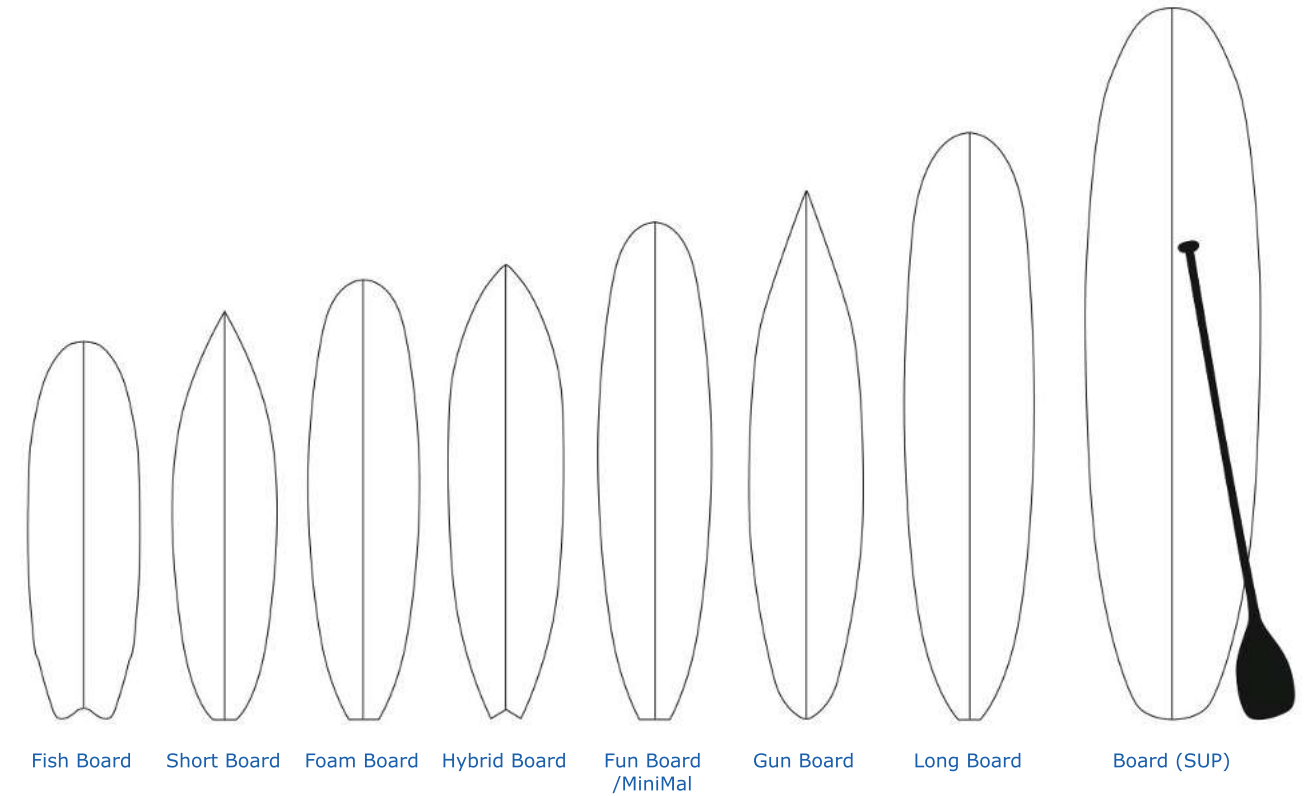

Stainless steel fasteners keep high structural strength

Anti-slip rail design, ensure safety

» ALUMINUM BOAT LADDER

Item No.	Size	Step
80F09D	20.9"x15.4"x57.5"	3
80F09F	20.9"x15.4"x69.3"	4
80F09G	20.9"x15.4"x81.1"	5

Item No.	Size	Step
80F09E	33.7"x20.9"x8.3"	3
80F09H	48"x20.9"x6.3"	4
80F09I	58.3"x20.9"x6.3"	5
80F09J	73.6"x22.6"x5.7"	7

Item No.	Size	Step
80F09A	28"x17.5"x24"	3

WATER SPORTS

» SURFBOARD STYLE

» HOW TO CHOOSE BEST SIZE FOR YOU?