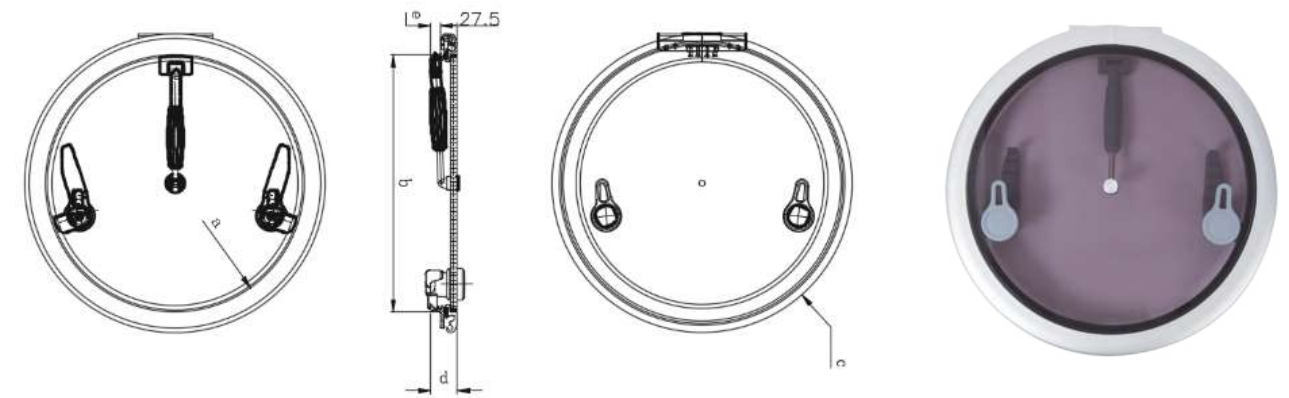

» Contour Low Profile Hatch

- Made of anodized aluminium and fitted with smoked tempered glass lens, CE approved.
- Hidden hinges on the profile, adjustable dogs with outside opening option and locked vent position
- The product is available in black.

Item No.	Handle Quantity	Hole Size (mm)	Product Size (mm)	Total Height (mm)	Deck Thickness (mm)	Weight (kg)
71C51A	1	φ278	φ343	27.5	15	2.70
71C51B	1	φ318	φ383	27.5	15	3.30
71C51C	2	φ420	φ485	27.5	15	4.78
	2	φ480	φ545	27.5	15	5.70
	2	φ522	φ587	27.5	15	6.25